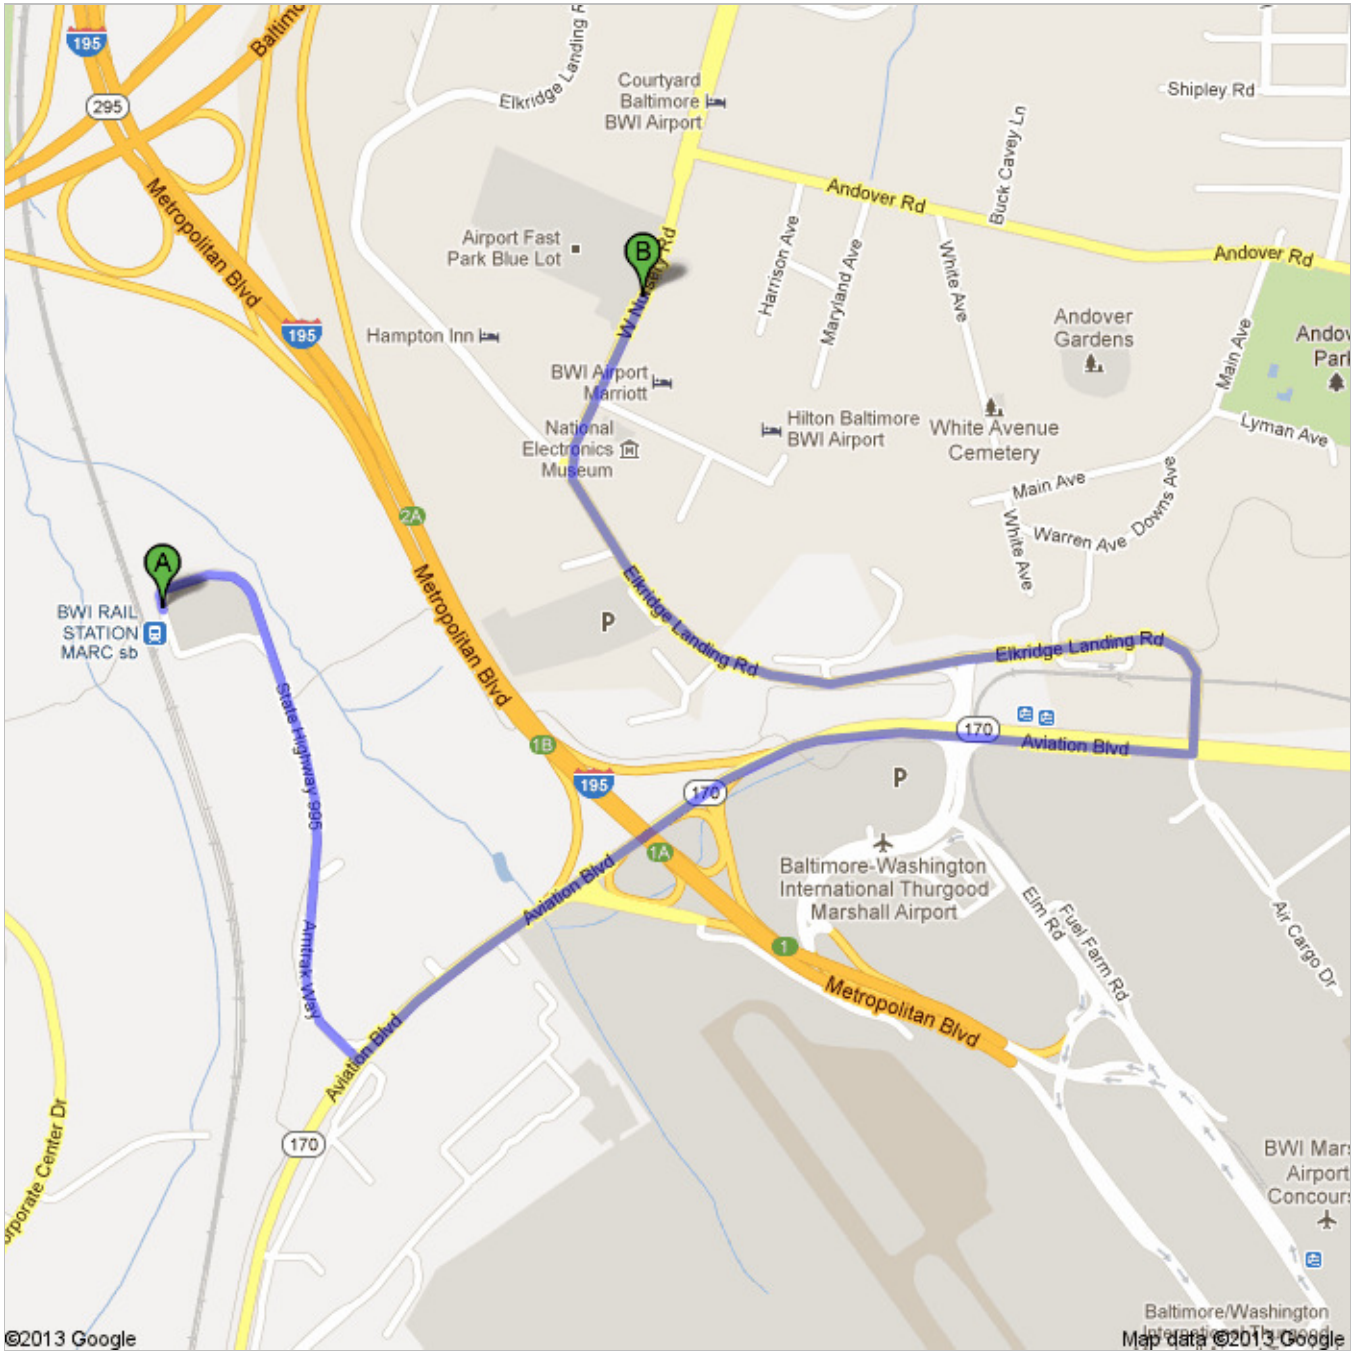

Directions to 1717 W Nursery Rd, Linthicum Heights, MD 21090
3.1 mi – about 9 mins

 **BWI Amtrak/MARC Station**
United States

-
1. Head **north** go 0.2 mi
total 0.2 mi
 2. Continue straight onto **Amtrak Way**
About 2 mins go 0.5 mi
total 0.7 mi
 -  3. Turn left onto **MD-170 N/Aviation Blvd**
About 3 mins go 1.1 mi
total 1.9 mi
 -  4. Turn left onto **Elkridge Landing Rd**
About 3 mins go 1.0 mi
total 2.8 mi
 -  5. Turn right onto **W Nursery Rd**
Destination will be on the right
About 51 secs go 0.2 mi
total 3.1 mi

 **1717 W Nursery Rd, Linthicum Heights, MD 21090**

These directions are for planning purposes only. You may find that construction projects, traffic, weather, or other events may cause conditions to differ from the map results, and you should plan your route accordingly. You must obey all signs or notices regarding your route.

Map data ©2013 Google

Directions weren't right? Please find your route on maps.google.com and click "Report a problem" at the bottom left.